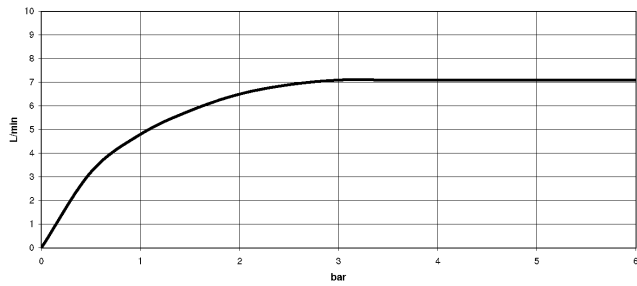

SYMETRICS Wall-mounted basin spout without pop-up waste - Brushed Platinum

13 800 980

- 185mm projection
- fixed spout
- circular, air-enriched flow
- hole diameter 37 mm
- rosette 60 x 60 mm
- 1/2" connection
- plug-link mounting
- max. flow 7 l/min
- lead-free
- WRAS 1904065

For Touchfree control please order eSet Touchfree
WITH or WITHOUT temperature adjustment

Recommended miscellaneous

Concealed wall elbow -

35 085 970 90

- max. recess depth 163 mm
- min. recess depth 90 mm

SYMETRICS Wall-mounted basin spout without pop-up waste - Brushed Platinum

13 800 980
mm [inches]

Flow rate chart

Certificates

LGA_18592.

WRAS_1904065.

**SYMETRICS Wall-mounted basin spout without pop-up waste - Brushed
Platinum**