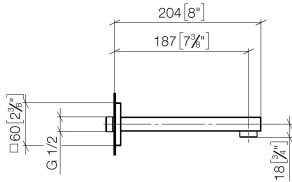

SYMETRICS Wall-mounted basin spout without pop-up waste - Brushed Platinum

13 800 980

- 185mm projection
- fixed spout
- circular, air-enriched flow
- hole diameter 37 mm
- rosette 60 x 60 mm
- 1/2" connection
- plug-link mounting
- max. flow 7 l/min
- lead-free
- WRAS 1904065

For Touchfree control please order eSet Touchfree
WITH or WITHOUT temperature adjustment

Recommended miscellaneous

Concealed wall elbow -

35 085 970 90

- max. recess depth 163 mm
- min. recess depth 90 mm

SYMETRICS Wall-mounted basin spout without pop-up waste - Brushed Platinum

13 800 980
mm [inches]

Flow rate chart

Certificates

LGA_18592.

WRAS_1904065.

**SYMETRICS Wall-mounted basin spout without pop-up waste - Brushed
Platinum**